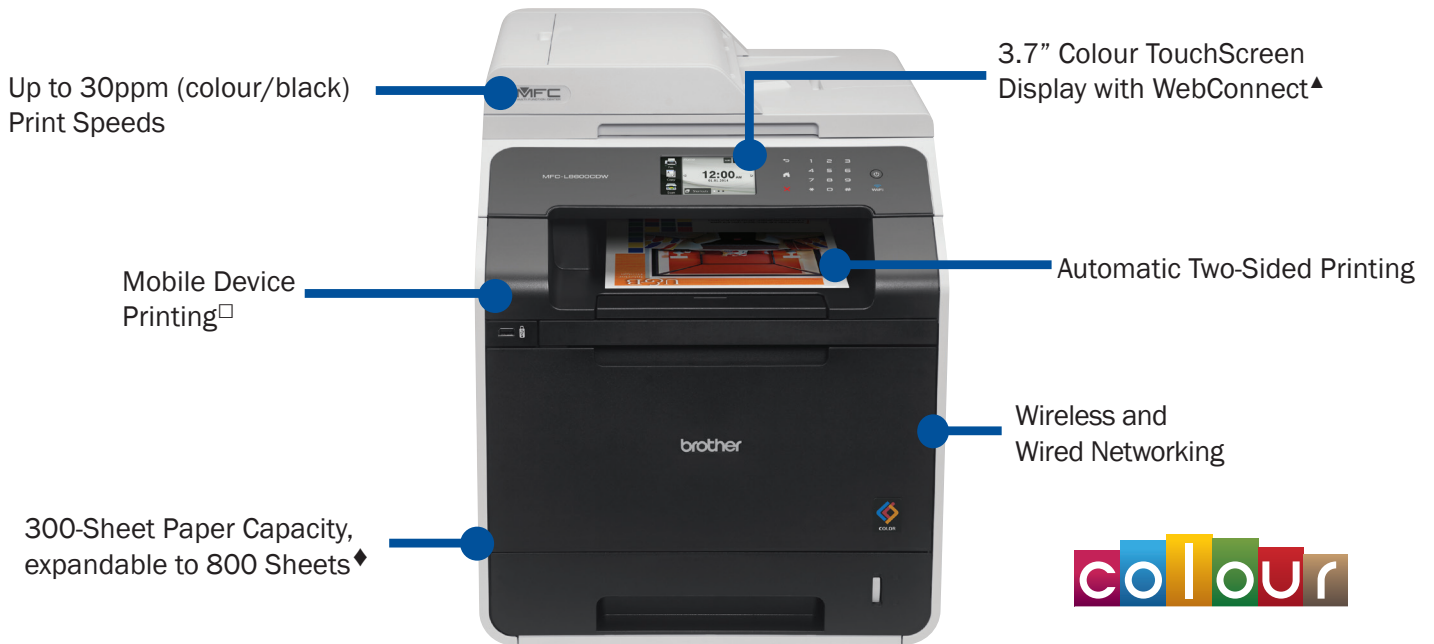

MFC-L8600CDW

Colour Laser All-in-One with Wireless Networking and Duplex Printing

Top Features:

Fast Printing

- Fast colour and black printing up to 30ppm to help improve your productivity

High-Impact Business Printing

- Produce crisp black and high-impact colour business documents at up to 2400 x 600 dpi resolution

Automatic Duplex Printing

- Automatic two-sided printing to help save paper

Wireless & Wired Networking

- Easy to install on your wired or wireless network, or print locally via USB[◆] from your computer

Versatile Paper Handling

- 250-sheet capacity paper tray for letter or legal paper, plus a 50-sheet capacity multi-purpose tray for envelopes or thicker media. Also, an optional lower 500-sheet capacity paper tray is available[◆]

Help Lower Your Operating Costs

- Optional high yield toners available[◆] (4,000 pgs. black/3,500 pgs. colour[▲]) to help lower your cost per page

High-Quality Colour Scanning

- Up to 19200 x 19200 dpi (interpolated) resolution, with a variety of advanced scanning features